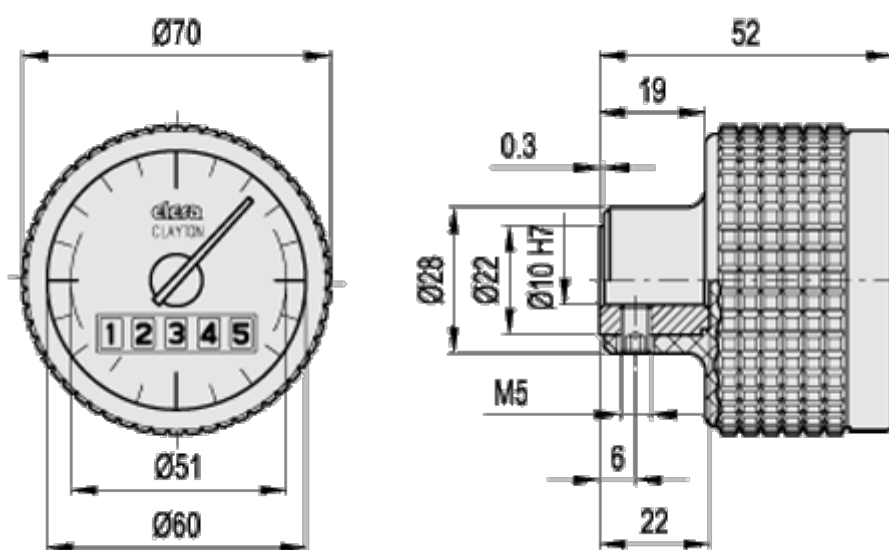

Data Sheet

Article number: 2307058242
Description: E+G Gravity indicator
MBT.70-GW12-0000.2-S

Measures

Indicator accuracy = 0,01